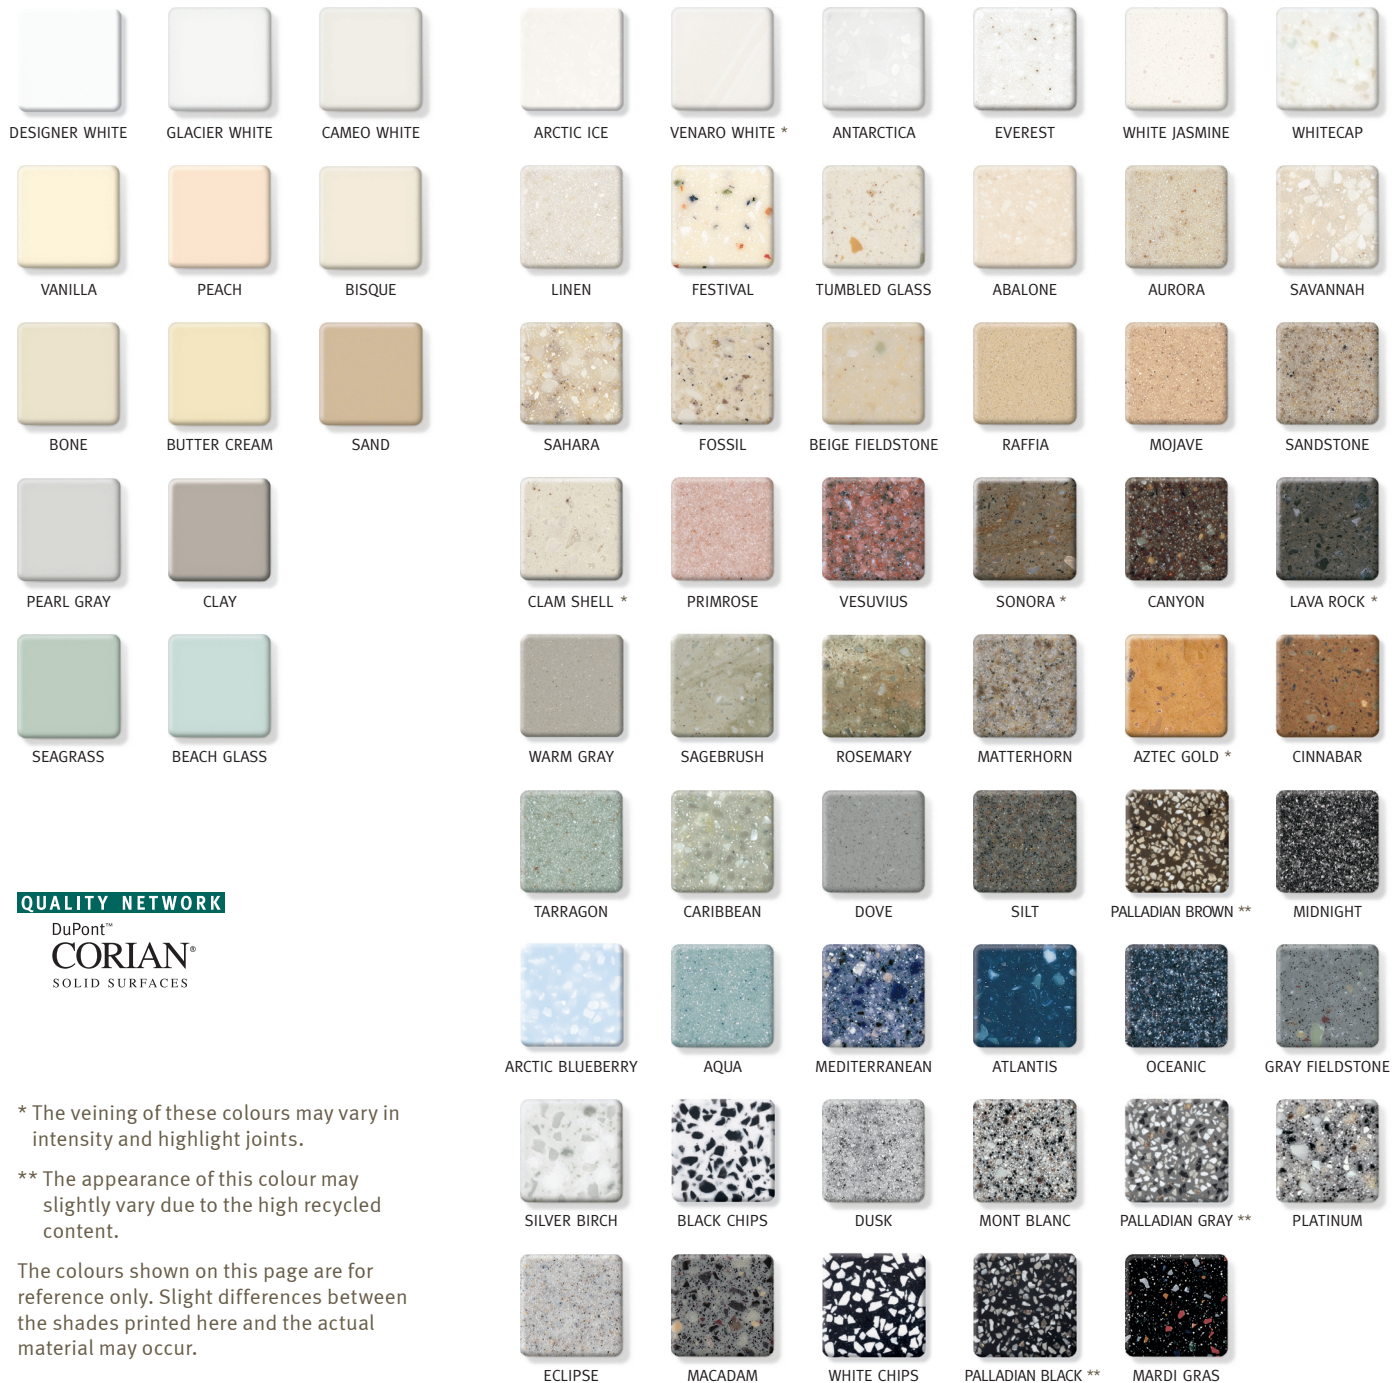

Area kitchen system by Bontempi; design Lino Codato, photo Diego Alto for DuPont™ Corian™

www.corian.co.uk
www.corian.com

corian.

The Colours of Corian® for Kitchen Worktops

Corian® offers a broad palette of colours for worktops and sinks that complement the range of materials used in today's kitchens. Corian® creates kitchens that are harmonious, beautiful and quite simply, a pleasure to live with.

QUALITY NETWORK

DuPont™
CORIAN®
SOLID SURFACES

* The veining of these colours may vary in intensity and highlight joints.

** The appearance of this colour may slightly vary due to the high recycled content.