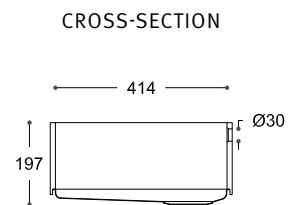

Sparkling 9504