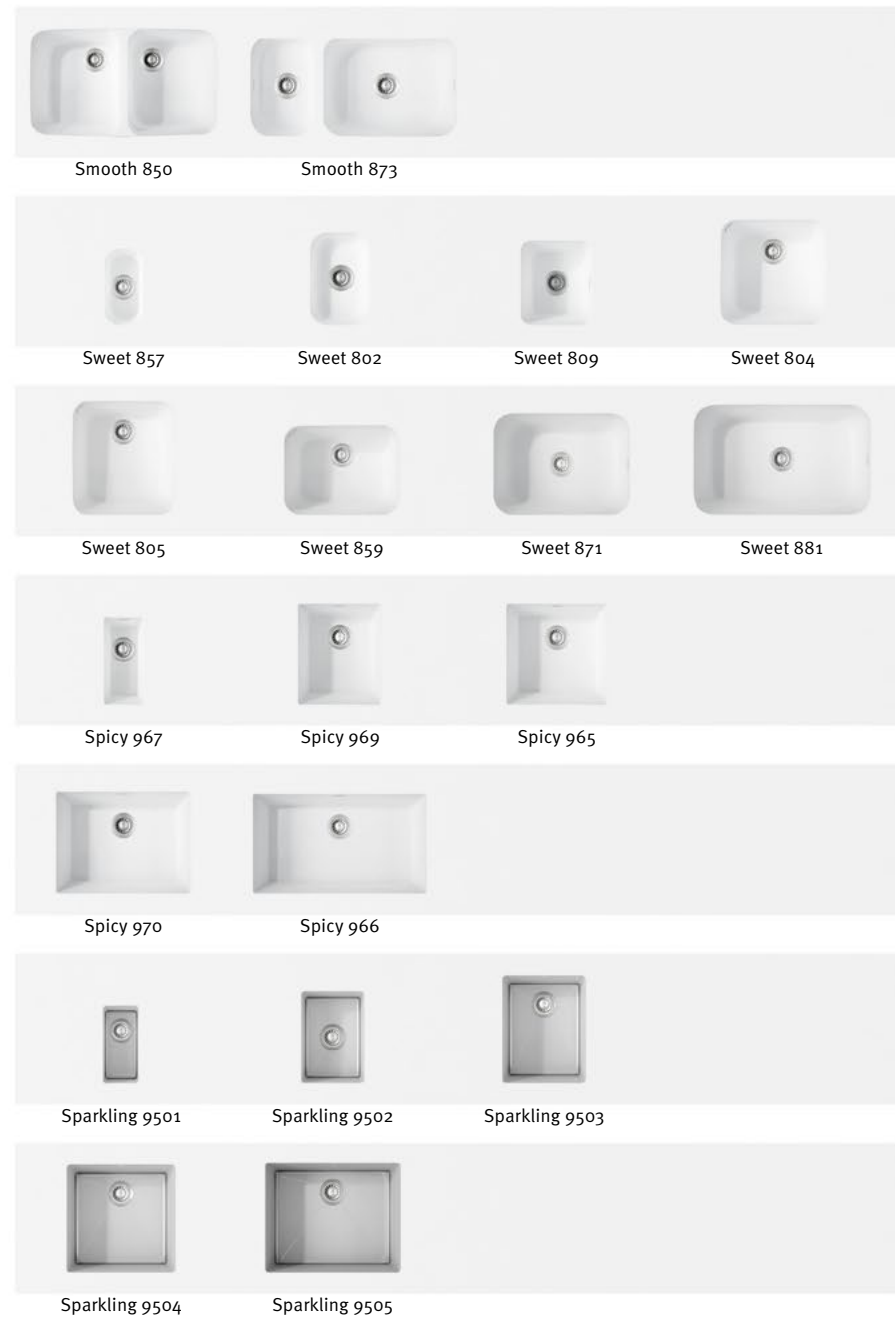

DPS-00-1152-15

The miracles of science™

DuPont™ Corian® Kitchen and Bathroom

THE NEW RANGE OF CORIAN® SINKS AND BASINS
RECAP AND COMBINATIONS

Corian.

ENDLESS EVOLUTION

Bathroom Collection

Kitchen Collection