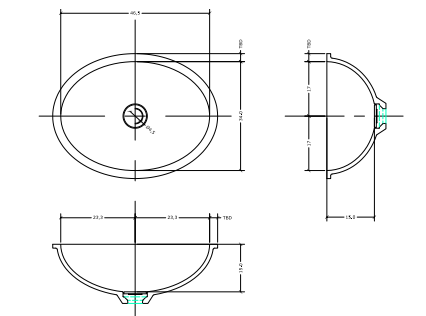

DuPont™ Corian® Kitchen and Bathroom

THE NEW RANGE OF CORIAN® SINKS AND BASINS
PRODUCT CATALOGUE

Corian.

ENDLESS EVOLUTION

IMPROVED OVERFLOW

SEAMLESS UNDERMOUNTING TECHNIQUE

SYMMETRICAL, REVERSIBLE DESIGN

BRANDED DRAIN COVER