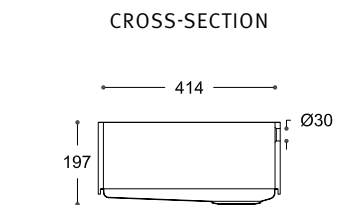

The Sparkling Sink Collection is available in all the colours of Corian® for kitchen worksurfaces, except Arrow Root, Burled Beach and Juniper.

All dimensions in mm

All the above mentioned Corian® sinks have the following overflow: