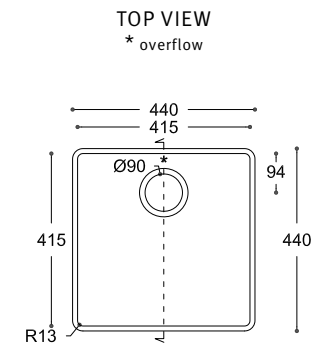

SINKS WITH A STAINLESS STEEL BOTTOM AND NARROW CORNER RADIUS

The Sparkling Sink Collection is available in all the colours of Corian® for kitchen worksurfaces, except Arrow Root, Burled Beach and Juniper.

All dimensions in mm

All the above mentioned Corian® sinks have the following overflow: