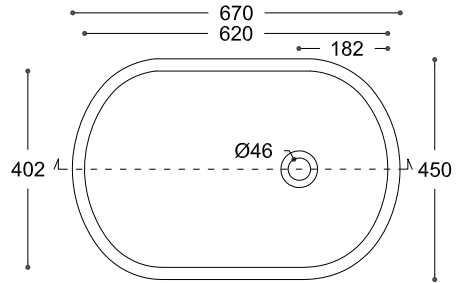

CROSS-SECTION

Care 5310

GLACIER
WHITE

TOP VIEW
* overflow

CROSS-SECTION

Front page, BabyBath, photo DuPont™ Corian®, all rights reserved.

All dimensions in mm

All the above mentioned Corian® basins have no overflow.