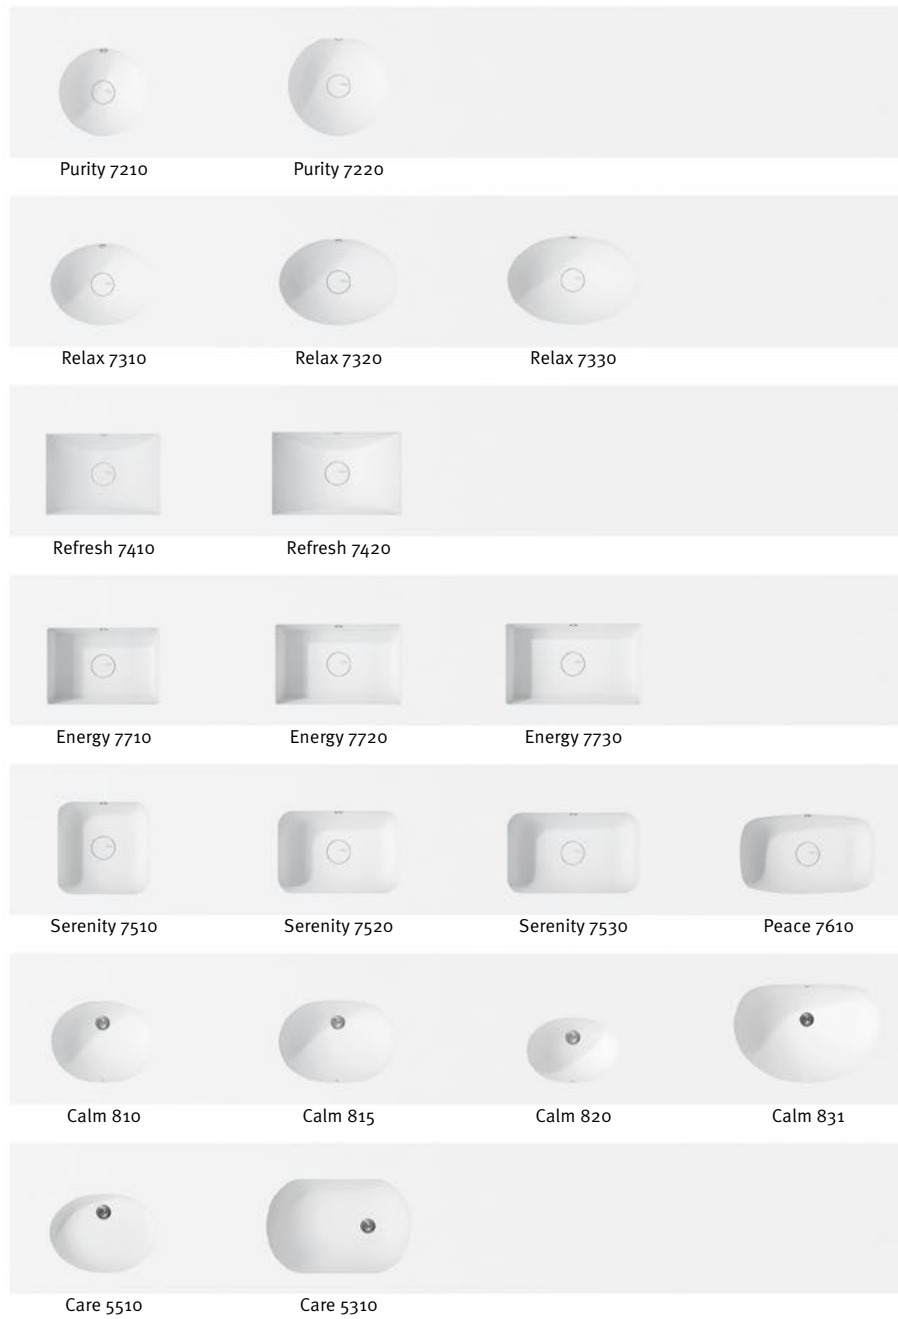

DPS-00-1152-15

The miracles of science™

DuPont™ Corian® Kitchen and Bathroom

THE NEW RANGE OF CORIAN® SINKS AND BASINS
RECAP AND COMBINATIONS

Corian.

ENDLESS EVOLUTION

Bathroom Collection

Kitchen Collection