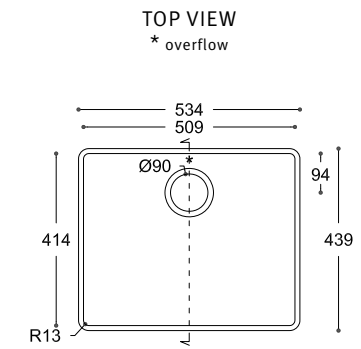

The Sparkling Sink Collection is available in all the colours of Corian® for kitchen worksurfaces, except Arrow Root, Burled Beach and Juniper.

All dimensions in mm

All the above mentioned Corian® sinks have the following overflow: