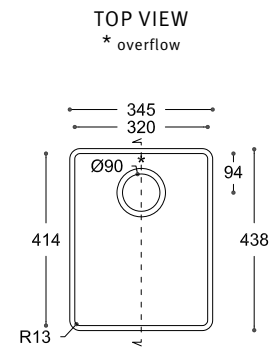

SINKS WITH A STAINLESS STEEL BOTTOM AND NARROW CORNER RADIUS

The Sparkling Sink Collection is available in all the colours of Corian® for kitchen worksurfaces, except Arrow Root, Burled Beach and Juniper.

All dimensions in mm

All the above mentioned Corian® sinks have the following overflow: