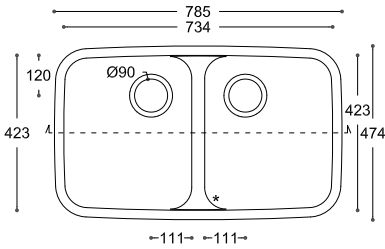

CROSS-SECTION