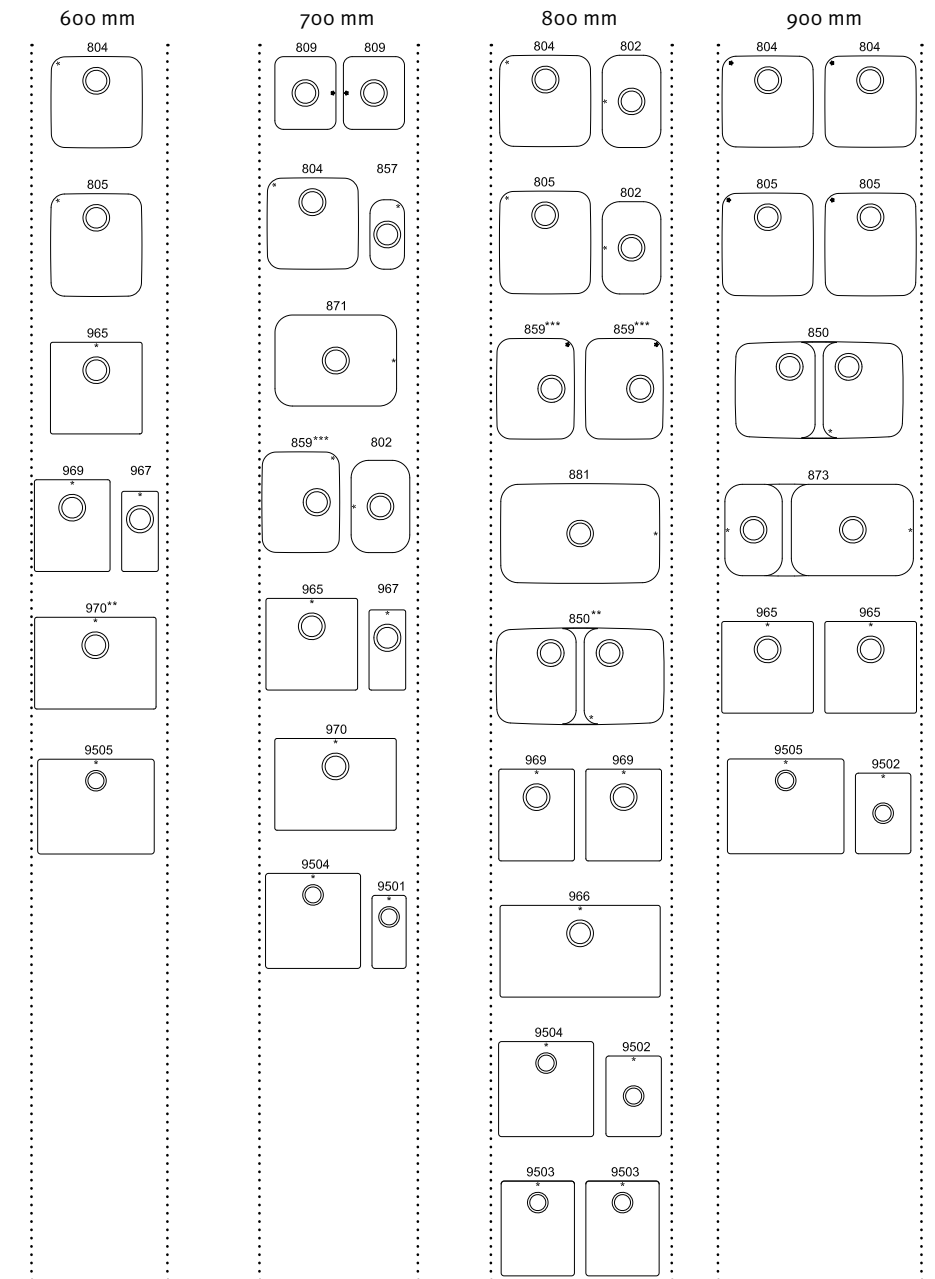

Which sink will fit in my cabinet?

* overflow ** small modification needed on the cabinet to fit this sink *** rotate 90°

Printed in Italy

DuPont™ Corian® - Contacts

Albania, Bulgaria, Kosovo, Macedonia: +359 889 924181 / Austria: 0800 29 58 33 / Belgium: 0800 96 666
Bosnia & Herzegovina, Montenegro, Serbia: +381 11 20 90 580 / Croatia, Slovenia: +386 41 37 00 31 / Cyprus,
Greece: +30 210 6889700 / Jordan, Lebanon: +971 4 4285606 / Czech Republic, Slovakia: +420 25 74 14 213
Egypt, Malta, North Africa: +20100 0107 421 / France: 0800 91 72 72 / Germany: 0800 18 10 018
Hungary: +36 30 39 67 312 / Ireland: 1800 55 32 52 / Italy: 800 87 67 50 / Luxemburg: 800 23 079
Netherlands: 0800 02 23 500 / Nordic Countries: +46 31 607370 / Poland: +48 22 320 09 74 / Portugal: +351 22 75 36 900
Romania: +40 31 62 04 100 / Russia, Kazakhstan: +7 495 79 72 200 / Saudi Arabia, Yemen: +966554724448
South Africa: +27 82 797 9078 / Spain: 901 12 00 89 / Switzerland: 0800 55 46 14 / Turkey, Israël, Caucasus Countries,
North Iraq and North Cyprus: +90 212 340 04 00 / UAE, Qatar, Bahrain, Kuwait, Oman: +971 50 4521511 / Ukraine,
Belorussia, Moldova: +38 044 498 90 00 / United Kingdom: 0800 96 21 16