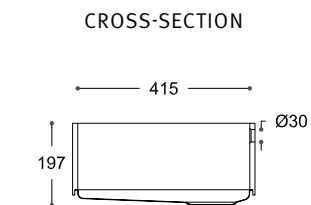

Sparkling 9505