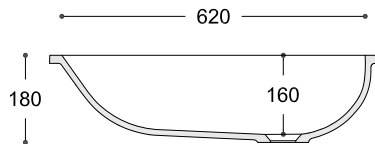

CROSS-SECTION

Care 5310

GLACIER
WHITE

TOP VIEW
* overflow

CROSS-SECTION

Front page, BabyBath, photo DuPont™ Corian®, all rights reserved.

All dimensions in mm

All the above mentioned Corian® basins have no overflow.