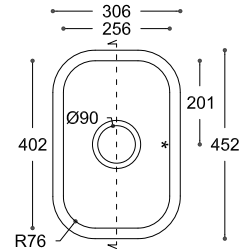

TOP VIEW
* overflow