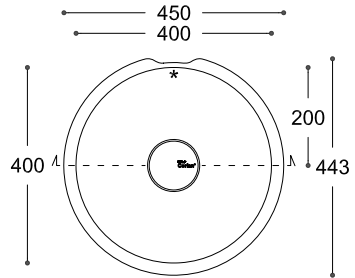

CROSS-SECTION