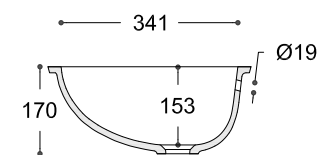

CROSS-SECTION

Calm 831

TOP VIEW
* overflow

CROSS-SECTION

All dimensions in mm

Corian® basins 810, 815 and 820 have the following round overflow:

Corian® basin 831 has the following horizontal overflow:

DuPont™ Corian® Care Basin Collection