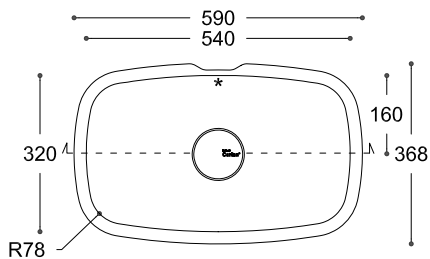

RECTANGULAR SYMMETRICAL BASIN WITH CURVED CORNERS AND SIDES

Corian.

ENDLESS EVOLUTION

RECTANGULAR SYMMETRICAL BASIN WITH CURVED CORNERS AND SIDES

Peace 7610

GLACIER
WHITE

TOP VIEW

* overflow