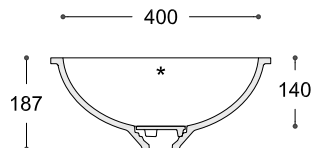

CROSS-SECTION

Purity 7220

TOP VIEW
* overflow

CROSS-SECTION

Front page, photo Riccardo Bianchi for DuPont™ Corian®, all rights reserved.

All dimensions in mm

All the above mentioned Corian® basins have the following overflow and branded drain cover: